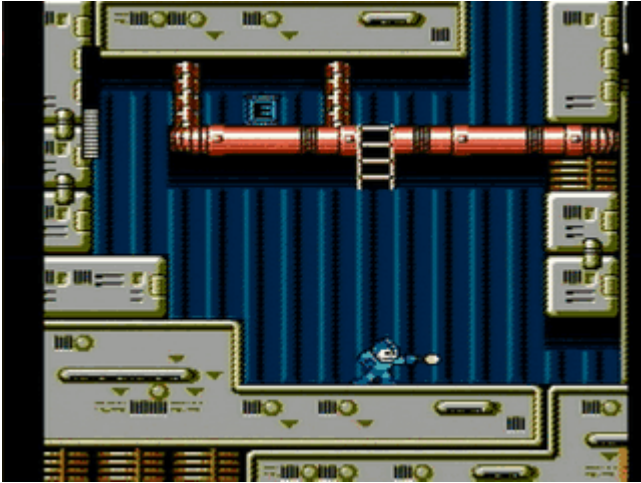

Stored Charge

If you hold a full charge shot, and switch weapons, the charge will still be there when you switch back to buster.

Revision #1

Created 2024-07-14 01:15:46 UTC by mrcab55

Updated 2024-07-14 01:16:29 UTC by mrcab55