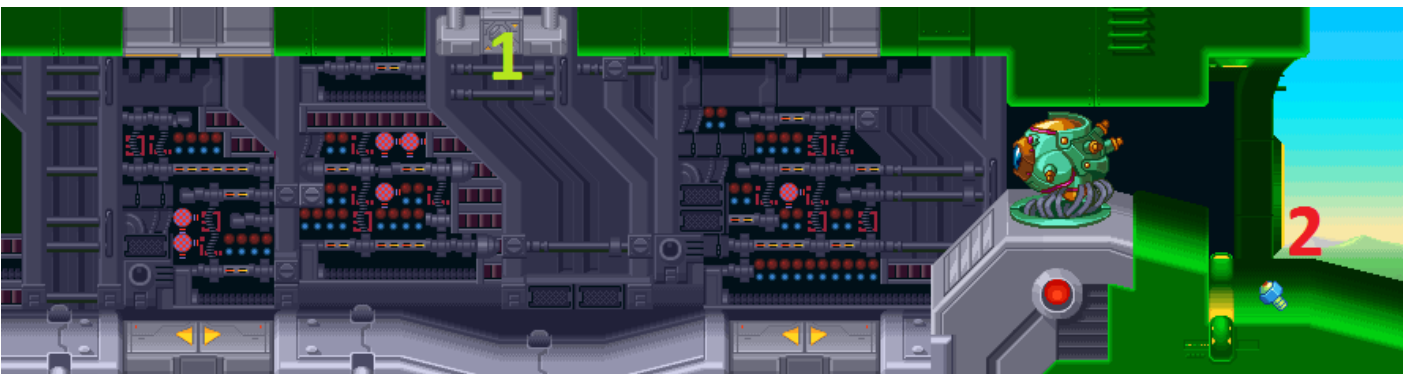

Bolt Locations - Tengu

There are 4 bolts in Tengu Man's stage.

Only 2 are collected in any% - the visible bolt after the mid boss in part two, and the low bolt on the last screen before Tengu.

If the last bolt is difficult to obtain, substitute the stage's first bolt.

Special - There is one bolt in the second half that requires a revisit after Search Man. The current rules of 40 bolts allow duplicating a bolt in Sword Man's stage to reach 40, and this is the longest bolt to reach, so it gets cut in favor of the duplicated bolt.

First Half

At the end of the first screen, either jump on the high platforms with the wind, or ball jump (from the left)

Second Half

The bolt labeled 2 in this image is free to collect after the mid boss. It's in an autoscroller, so grab it.

The bolt labeled one can only be collected on a revisit with Homing Sniper (Search Man). Fire the homing sniper to release the bolt.

This is the section immediately after the second bubble climb. Platforms spawn low to reach this bolt.