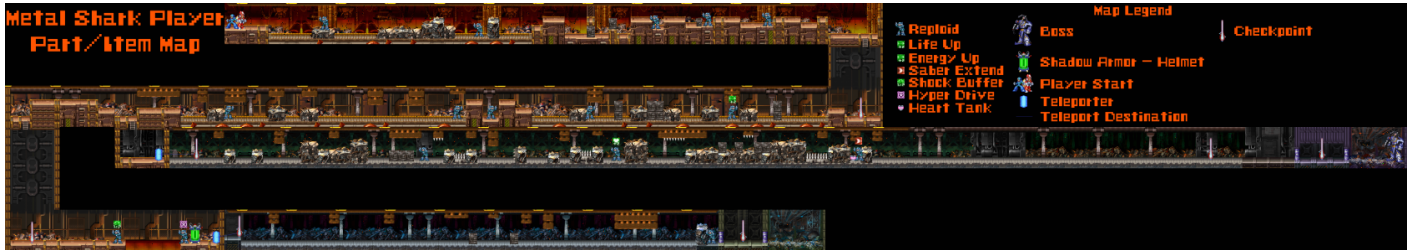

Shark - Map

Map pinned in discord by Kammesennin

Notable Items

- Shadow Armor part
- Saber Extend

Revision #1

Created 2024-07-23 23:12:29 UTC by mrcab55

Updated 2024-08-04 22:49:01 UTC by mrcab55