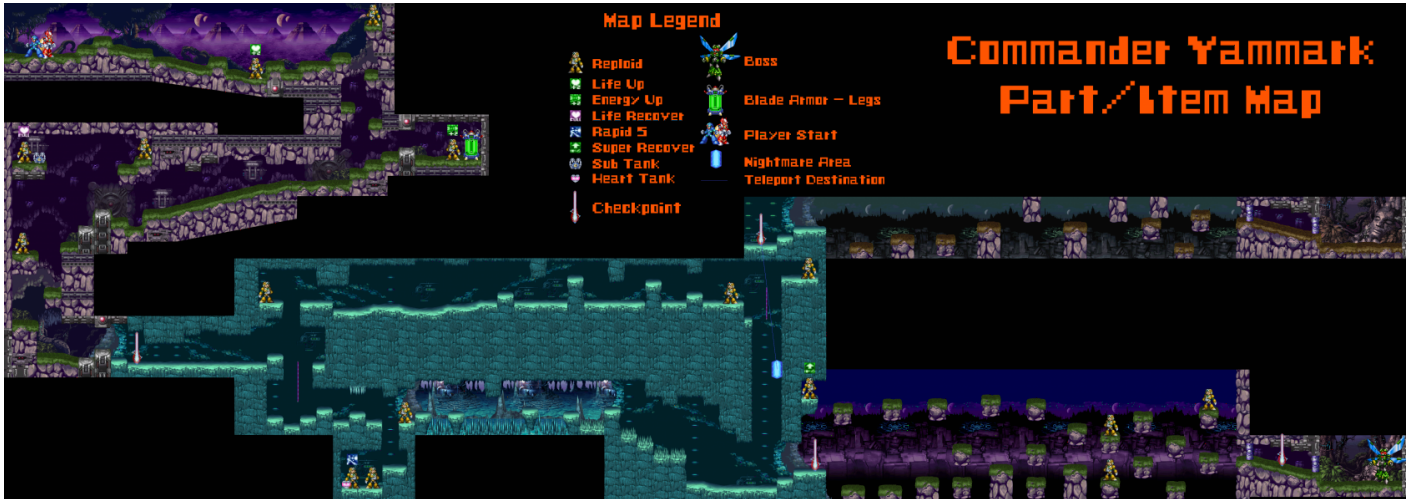

# Yammark Map

Maps pinned in discord by Kammesennin

## Notable Items

1. Blade Armor part
2. Sub Tank
3. Life Recover part

---

Revision #1

Created 2024-07-23 22:34:56 UTC by mrcab55

Updated 2024-07-23 22:53:20 UTC by mrcab55